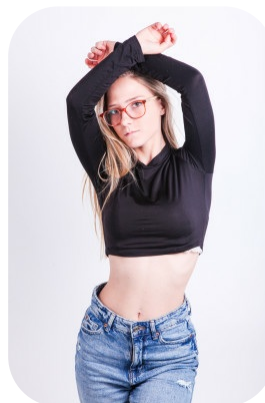

Additional Talents:
BIKE - SWIM - CLIMB